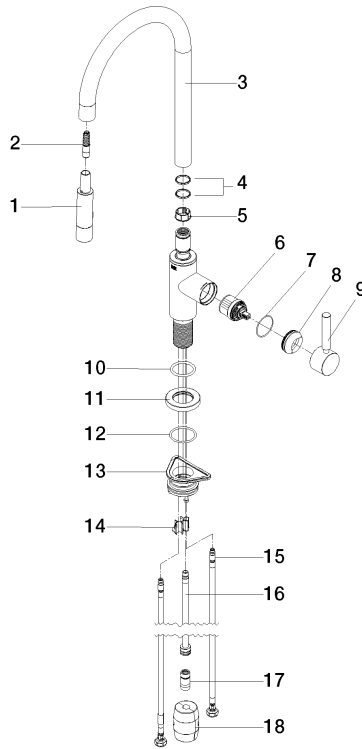

33 870 888

- 240mm projection
- pivotable spout 360°
- Optional swivel limiter available with swivel limiter set 12 823 970 90
- laminar and spray flow
- 1800 mm metal shower hose
- sprayface with anti-scaling system
- max. flow 10.4 l/min at 3 bar flow pressure
- lead-free
- This product can help a building meet the requirements of Green Building Rating Systems, e.g. LEED®, BREEAM®, DGNB

Recommended miscellaneous

Swivel limitation set -

12 823 970 90

Recommended miscellaneous

Strainer waste with control handle - Chrome 10 710 970-00

Recommended miscellaneous

Dispenser with rosette - Chrome

82 444 970-00

33 870 888

Flow rate chart

Certificates

LGA_38636.

Belgaqua_24-005-
27_3.

33 870 888

Spare parts list

No.	Item Number	Name	Quantity used	Delivery time
1	90 12 11 148 00-00	shower	1	10
2	04 30 02 120 00-00	hose	1	10
3	90 28 22 304 00-00	spout	1	10
4	09 28 10 160 90	ring	2	2
5	09 18 40 186 90	sleeve	1	2
6	90 15 05 064 05 90	cartridge	1	2
7	09 14 10 190 90	seal	1	2
8	09 28 30 030-00	cover	1	10
9	90 20 66 027 00-00	handle	1	10
10	09 14 10 036 90	seal	1	2
11	90 27 22 047 00-00	rosette	1	-
Spare part can no longer be ordered, please order the replacement item				
12	09 14 10 050 90	seal	1	2
13	04 30 11 040 00 90	fixing set	1	2
14	09 20 93 056 90	insert	1	2
15	04 30 04 101 00 90	hose	2	2
16	04 28 20 067 00 90	pipe	1	2
17	90 24 03 253 00 90	adaptor	1	2
18	04 21 50 010 00 90	accessories	1	2